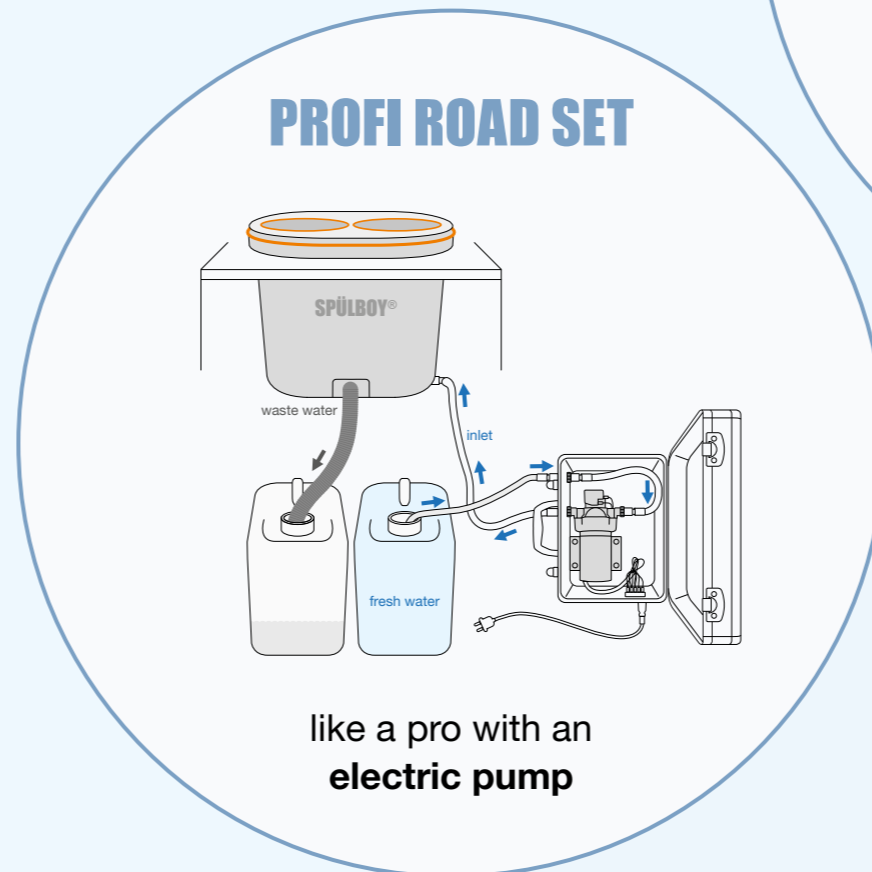

AQUA MANAGEMENT

THE CLEVER SOLUTION

SIMPLE CONNECTION WHEREVER YOU ARE.

Well-thought-out supplementary sets for all SPÜLBOY NU on Tour® A STAR modules, Performance counters and pickup tables.

Take the necessary fresh water in Keg containers with you and become independent of the supply of water pipes or hoses from the organizer.

Uncomplicated, sustainable and resource-saving.

Quick & easy
refillable