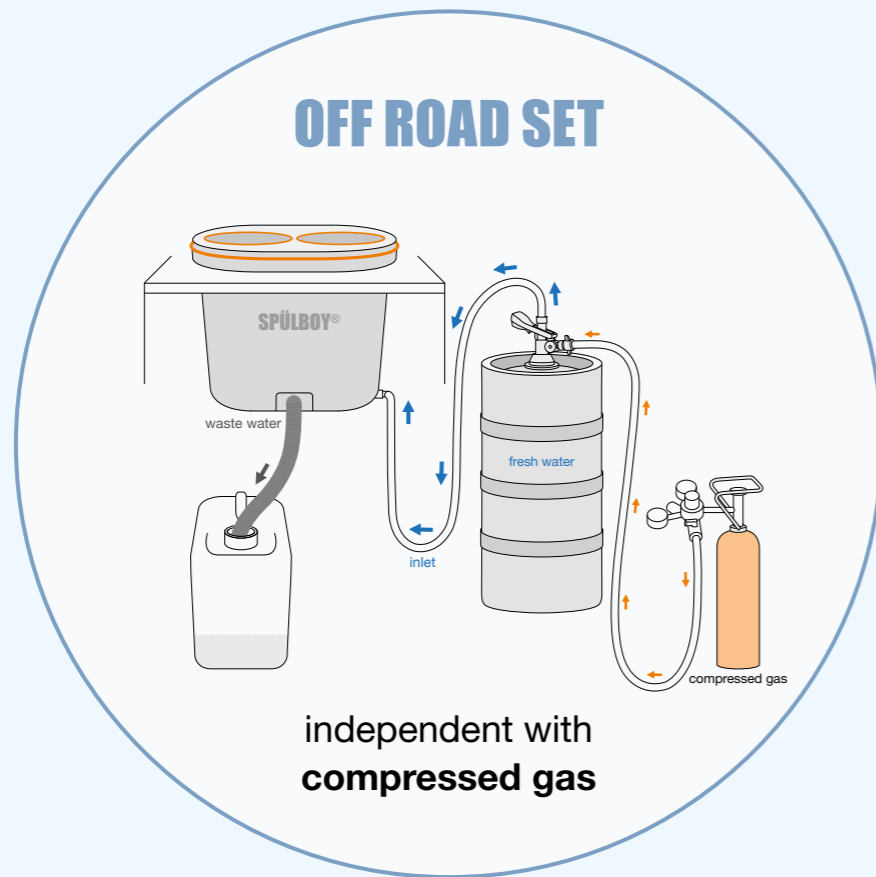

AQUA MANAGEMENT

THE CLEVER SOLUTION

SIMPLE CONNECTION WHEREVER YOU ARE.

Well-thought-out supplementary sets for all SPÜLBOY NU on Tour® A STAR modules, Performance counters and pickup tables.

Take the necessary fresh water in Keg containers with you and become independent of the supply of water pipes or hoses from the organizer.

Uncomplicated, sustainable and resource-saving.

Quick & easy
refillable