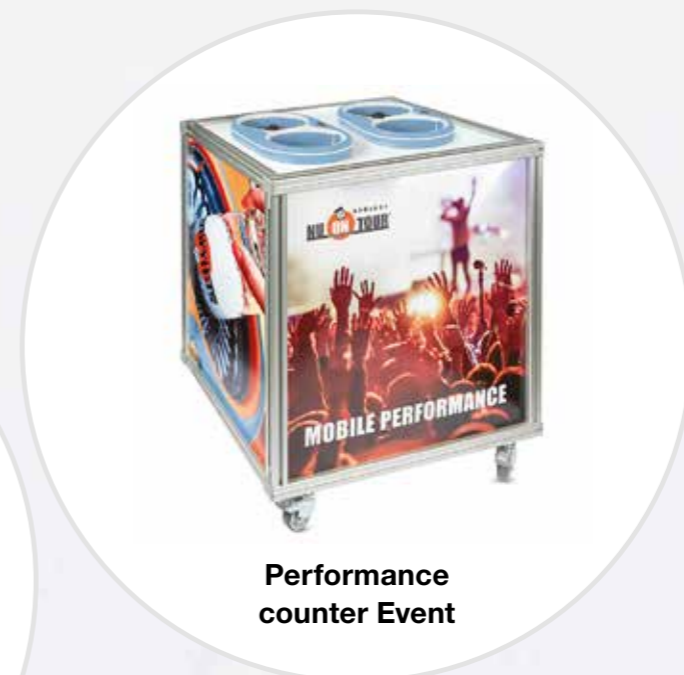

Performance counter Event