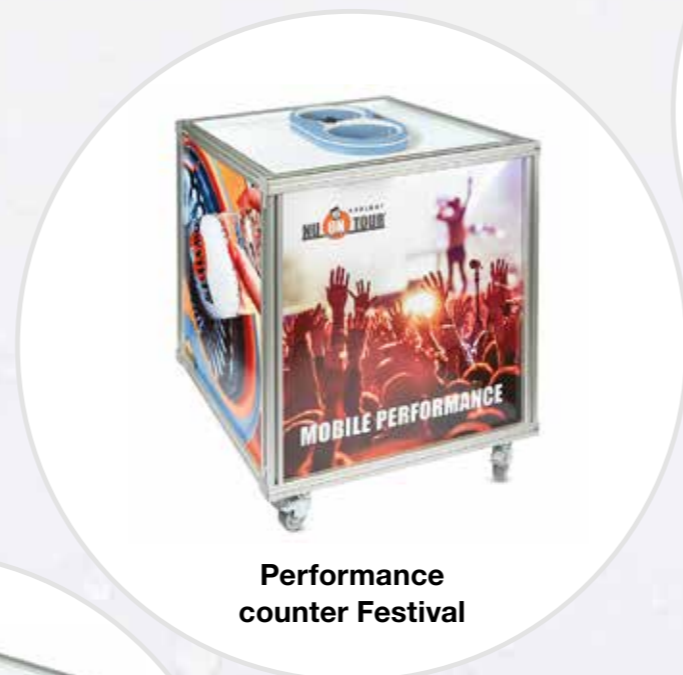

Performance counter Festival