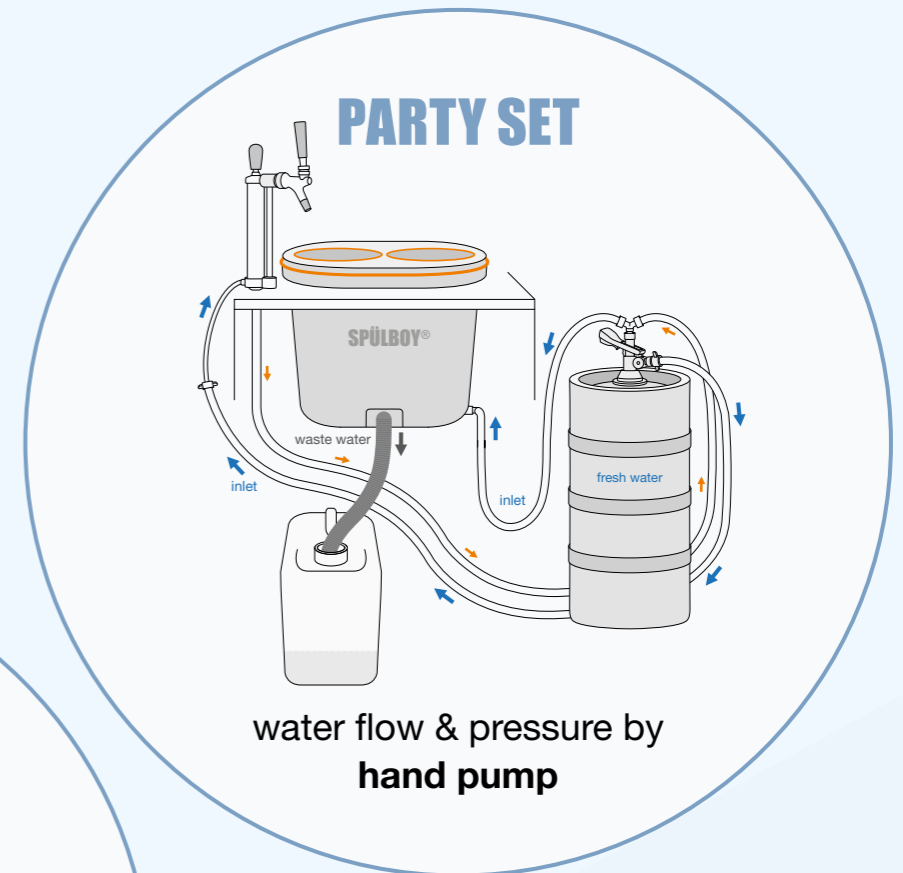

pickup table professional

pickup table water+

AQUA MANAGEMENT

- can be operated independently without a fixed water connection: with compressed gas bottle, electric pump or manual hand (party) pump

**READY
 TO GO!**

Upgrade quickly now!
 NU® pickup basic tables are usable for any kind of NU® devices.

START THE PARTY WORLDWIDE!

AQUA MANAGEMENT

THE CLEVER SOLUTION

SIMPLE CONNECTION WHEREVER YOU ARE.

Well-thought-out supplementary sets for all SPÜLBOY NU on Tour® A STAR modules, Performance counters and pickup tables.

Take the necessary fresh water in Keg containers with you and become independent of the supply of water pipes or hoses from the organizer.

Uncomplicated, sustainable and resource-saving.

Quick & easy
refillable